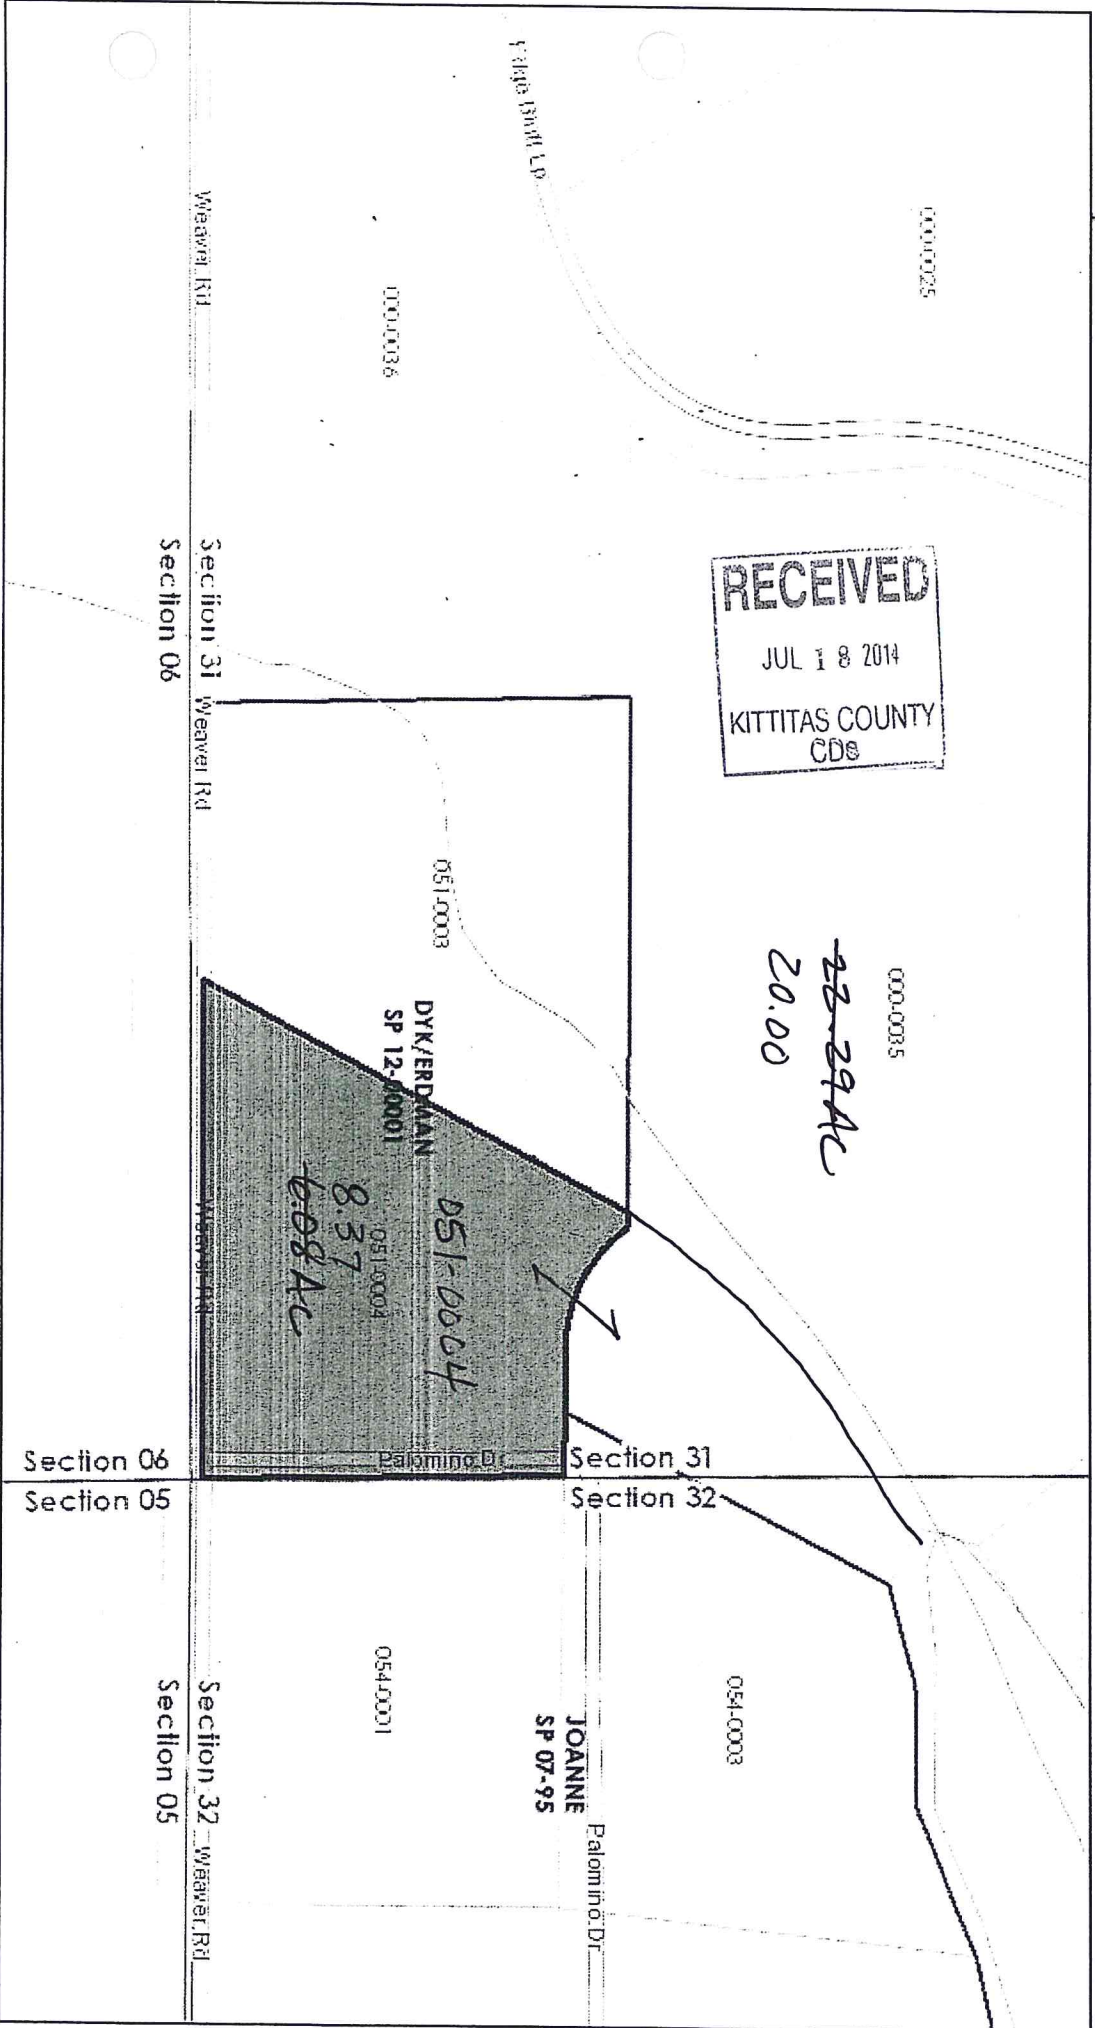

Section 06
Section 05

Section 31
Section 32

054-0001

JOANNE
SP 07-95

Palomino Dr

054-0003

Section 32
Section 05

Weaver Rd

1 inch = 376 feet
Relative Scale 1:4,514

Kittitas County COMPAS Map

PROPOSED

RECEIVED
JUL 18 2014
KITITAS COUNTY
CDS

~~22.29~~ AC
20.00

Disclaimer:

Kittitas County makes every effort to produce and publish the most current and accurate information possible. No warranties, expressed or implied, are provided for the data, its use, or its interpretation. Kittitas County does not guarantee the accuracy of the material contained herein, and is not responsible for any use, misuse or representations by others regarding this information or its derivatives.